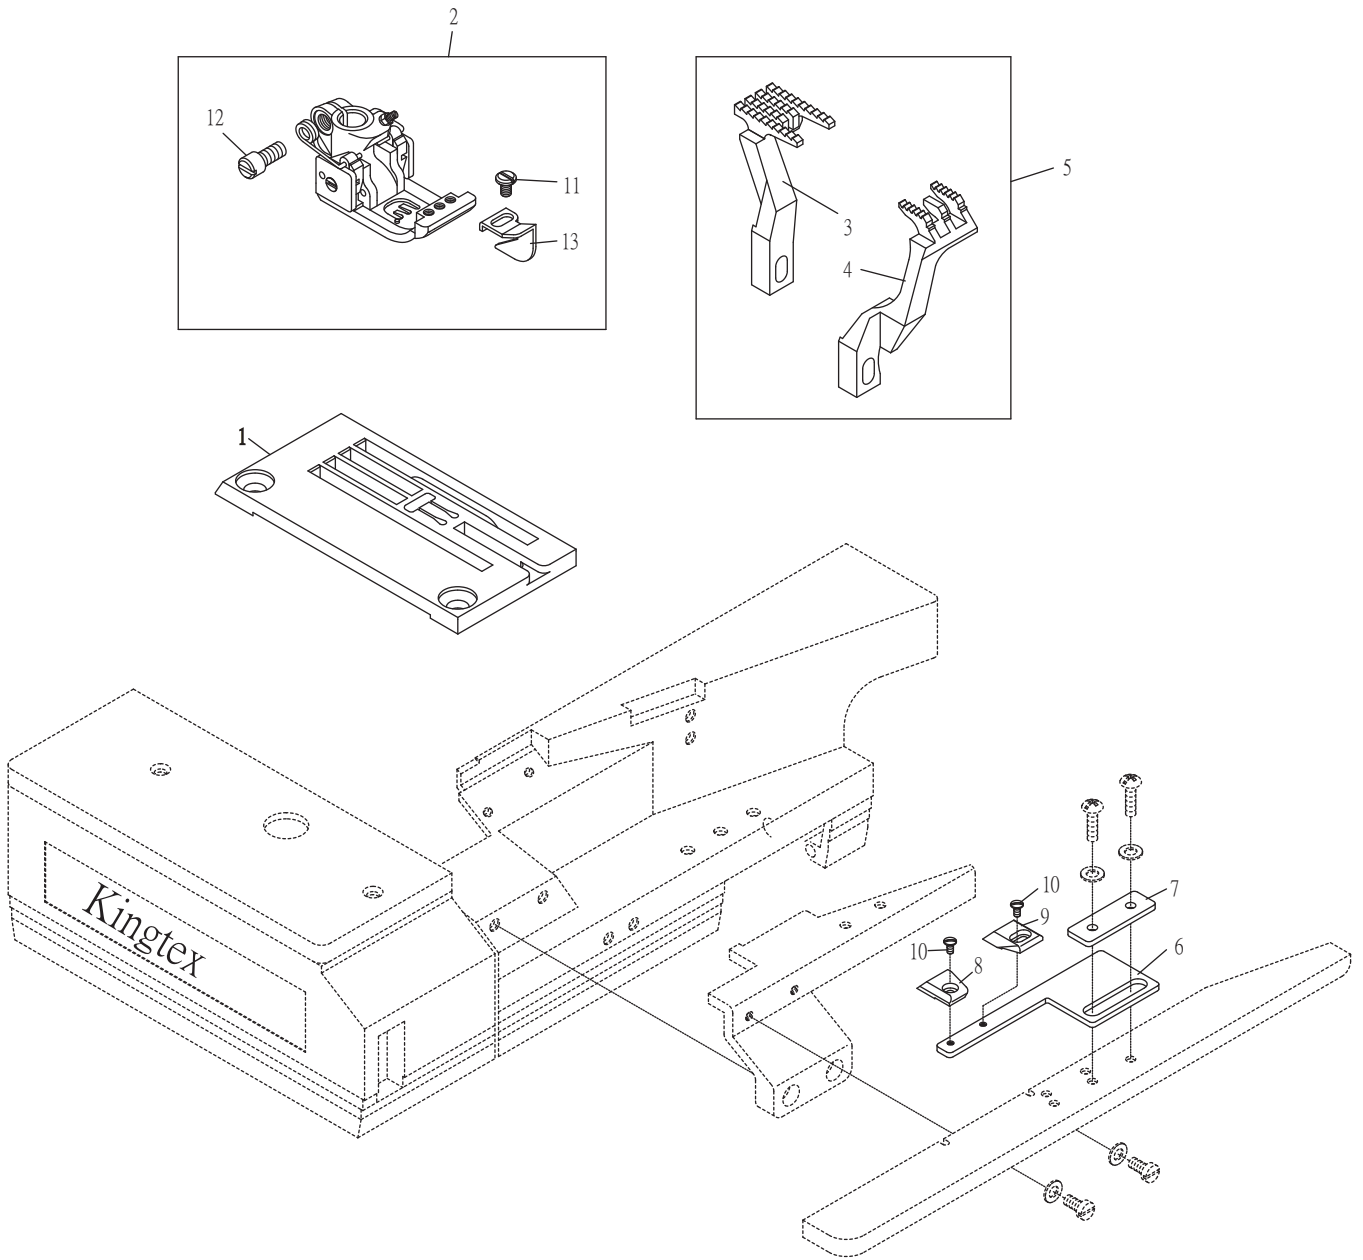

1. FT7013-0/FTD7013-0 包縫骨壓縫用零件列表 Parts List For FT7013-0/FTD7013-0  
Overlock Seam Covering

序號 Ref.No.	名稱 Description	針距 Distance Of Needles			
		4.0	4.8	5.6	6.4
1	針板組 Needle Plate Asm.	5222TP13403	5222TP13483	5222TP13563	5222TP13643
2	壓腳組 Presser Foot Asm.	5220PF00404	5220PF00484	5220PF00564	5220PF00644
3	主送布齒 Main Feed Dog	5221FD00564	5221FD00564	5221FD00564	5221FD00644
4	副送布齒 Diff Feed Dog	5221DF00563	5221DF00563	5221DF00563	5221DF00643
5	送布齒組 Feed Dog Asm.	5221DG00021	5221DG00021	5221DG00021	5221DG00022
11	針板 Needle Plate	5222TP13403A	5222TP13483A	5222TP13563A	5222TP13643A

1. FT7013-0/FTD7013-0 包縫骨壓縫用零件列表 Parts List For FT7013-0/FTD7013-0

Overlock Seam Covering

序號 Ref. No.	物料編號 Parts Number	名稱 Description	單位用量 Amt. Req.
1	-----	針板組 Needle Plate Asm. ( See left page ) -----	1
2	-----	壓腳組 Presser Foot Asm. ( See left page ) -----	1
3	-----	主送布齒 Main Feed Dog ( See left page ) -----	1
4	-----	副送布齒 Diff Feed Dog ( See left page ) -----	1
5	-----	送布齒組 Feed Dog Asm. (See Left Page)-----	1
6	22001301061	右導模 Fabric Guide (R)-----	1
7	22001301071	左導模 Fabric Guide (L)-----	1
8	8SB24560405A	螺絲 Screw (SH0413 3/32"-56*4) -----	1
9	5220PF0356M	螺絲 Screw -----	1
10	5220PF0056L	導布定規 Fabric Guide -----	1
11	-----	針板 Needle Plate ( See Left page ) -----	1
12	8MB75180405A	螺絲 Screw (CT0529 M2.5-0.45*3.5) -----	2

2. FT7013-1 / FTD7013-1 包縫骨壓縫用零件列表 Parts List For FT7013-1 / FTD7013-1  
Overlock Seam Covering

序號 Ref.No.	名稱 Description	針距 Distance Of Needles			
		4.0	4.8	5.6	6.4
1	針板 Needle Plate	5222TP13404	5222TP13484	5222TP13564	5222TP13644
2	壓腳組 Presser Foot Asm.	5220PF00404	5220PF00484	5220PF00564	5220PF00644
3	主送布齒 Main Feed Dog	5221FD00564	5221FD00564	5221FD00564	5221FD00644
4	副送布齒 Diff Feed Dog	5221DF13560	5221DF13560	5221DF13560	5221DF13640
5	送布齒組 Feed Dog Asm.	5221DG0025	5221DG0025	5221DG0025	5221DG0026