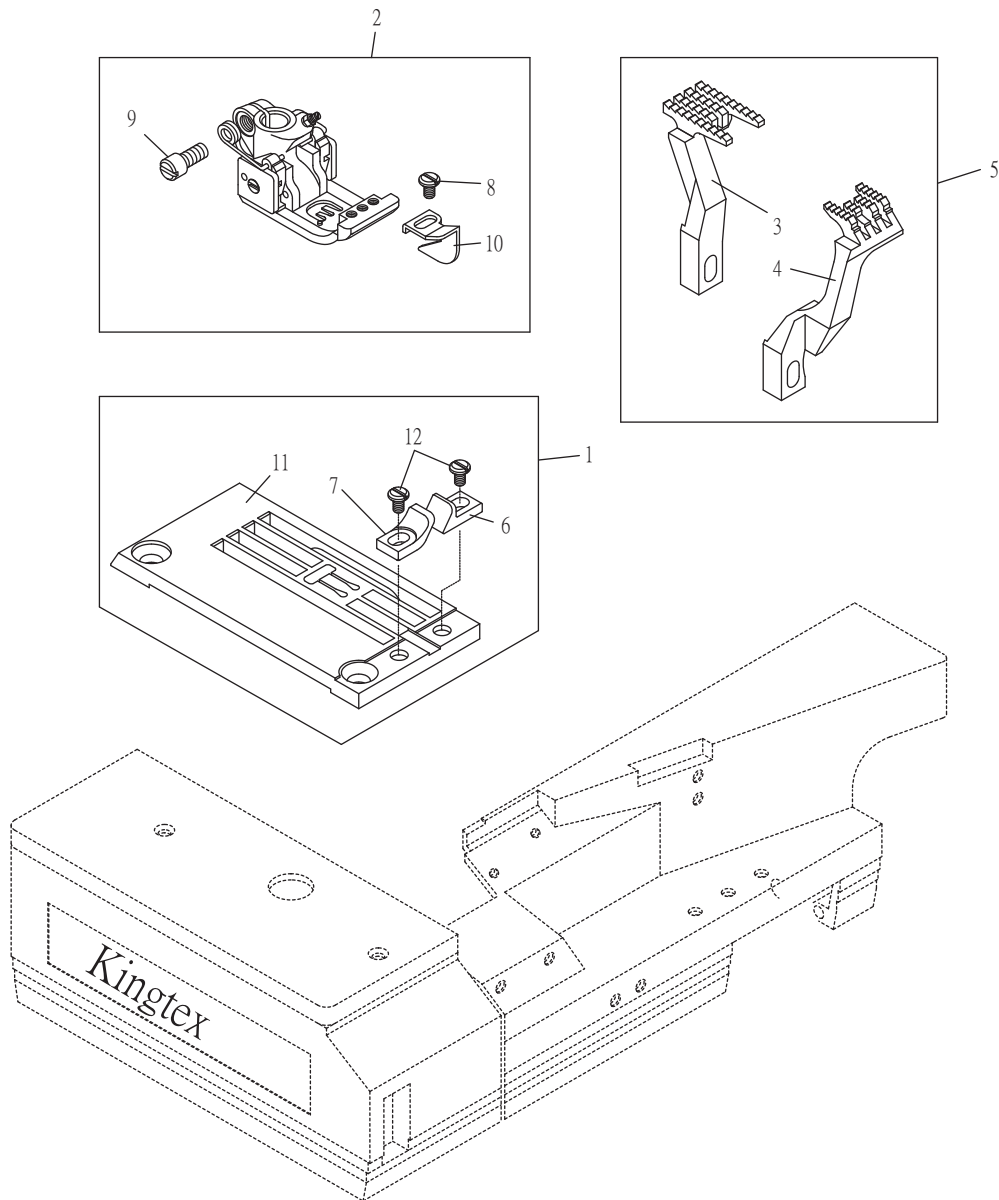

1. FT7013-0/FTD7013-0 包縫骨壓縫用零件列表 Parts List For FT7013-0/FTD7013-0  
Overlock Seam Covering

序號 Ref.No.	名稱 Description	針距 Distance Of Needles			
		4.0	4.8	5.6	6.4
1	針板組 Needle Plate Asm.	5222TP13403	5222TP13483	5222TP13563	5222TP13643
2	壓腳組 Presser Foot Asm.	5220PF00404	5220PF00484	5220PF00564	5220PF00644
3	主送布齒 Main Feed Dog	5221FD00564	5221FD00564	5221FD00564	5221FD00644
4	副送布齒 Diff Feed Dog	5221DF00563	5221DF00563	5221DF00563	5221DF00643
5	送布齒組 Feed Dog Asm.	5221DG00021	5221DG00021	5221DG00021	5221DG00022
11	針板 Needle Plate	5222TP13403A	5222TP13483A	5222TP13563A	5222TP13643A

1. FT7013-0/FTD7013-0 包縫骨壓縫用零件列表 Parts List For FT7013-0/FTD7013-0

Overlock Seam Covering

序號 Ref. No.	物料編號 Parts Number	名稱 Description	單位用量 Amt. Req.
1	-----	針板組 Needle Plate Asm. ( See left page ) -----	1
2	-----	壓腳組 Presser Foot Asm. ( See left page ) -----	1
3	-----	主送布齒 Main Feed Dog ( See left page ) -----	1
4	-----	副送布齒 Diff Feed Dog ( See left page ) -----	1
5	-----	送布齒組 Feed Dog Asm. (See Left Page)-----	1
6	22001301061	右導模 Fabric Guide (R)-----	1
7	22001301071	左導模 Fabric Guide (L)-----	1
8	8SB24560405A	螺絲 Screw (SH0413 3/32"-56*4) -----	1
9	5220PF0356M	螺絲 Screw -----	1
10	5220PF0056L	導布定規 Fabric Guide -----	1
11	-----	針板 Needle Plate ( See Left page ) -----	1
12	8MB75180405A	螺絲 Screw (CT0529 M2.5-0.45*3.5) -----	2

2. FT7013-1 / FTD7013-1 包縫骨壓縫用零件列表 Parts List For FT7013-1 / FTD7013-1  
Overlock Seam Covering

序號 Ref.No.	名稱 Description	針距 Distance Of Needles			
		4.0	4.8	5.6	6.4
1	針板 Needle Plate	5222TP13404	5222TP13484	5222TP13564	5222TP13644
2	壓腳組 Presser Foot Asm.	5220PF00404	5220PF00484	5220PF00564	5220PF00644
3	主送布齒 Main Feed Dog	5221FD00564	5221FD00564	5221FD00564	5221FD00644
4	副送布齒 Diff Feed Dog	5221DF13560	5221DF13560	5221DF13560	5221DF13640
5	送布齒組 Feed Dog Asm.	5221DG0025	5221DG0025	5221DG0025	5221DG0026