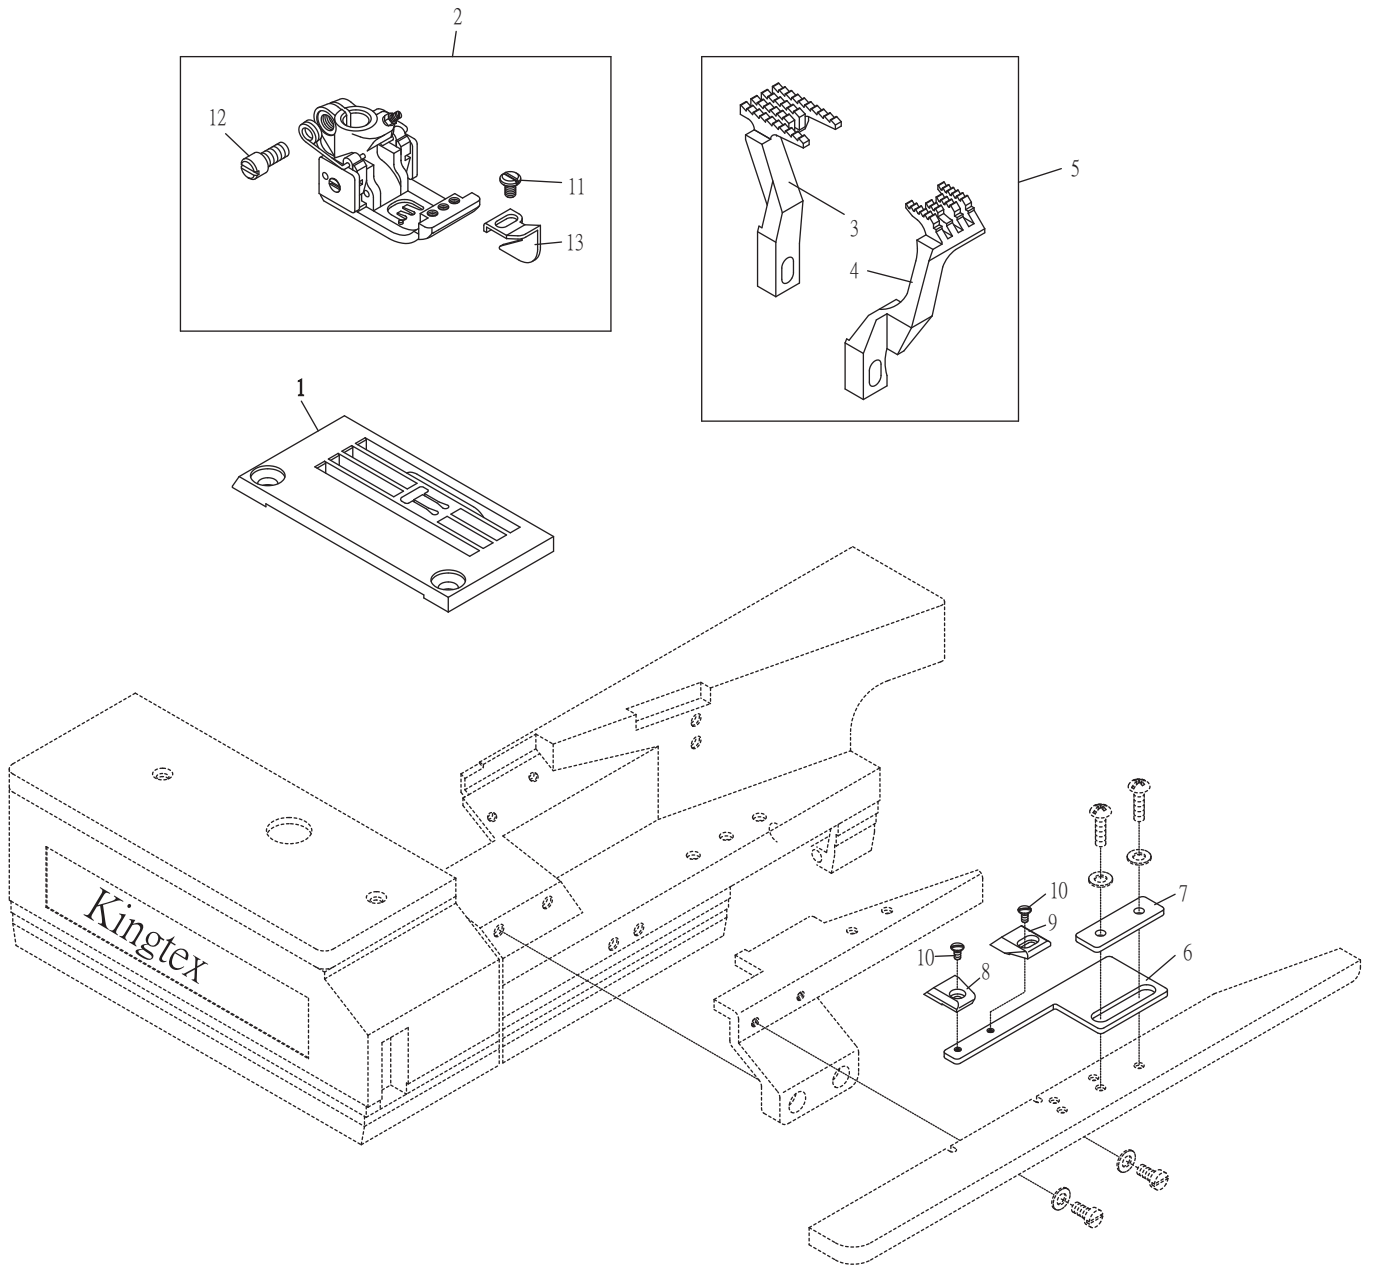

3. FT7013-2/FTD7013-2 包縫骨壓縫用零件列表Parts List For FT7013-2/FTD7013-2
Overlock Seam Covering

序號 Ref.No.	名稱 Description	針距 Distance Of Needles			
		4.0	4.8	5.6	6.4
1	針板 Needle Plate	5222TP13402	5222TP13482	5222TP13562	5222TP13642
2	壓腳組 Presser Foot Asm.	5220PF00404	5220PF00484	5220PF00564	5220PF00644
3	主送布齒 Main Feed Dog	5221FD00564	5221FD00564	5221FD00564	5221FD00644
4	副送布齒 Diff Feed Dog	5221DF00563	5221DF00563	5221DF00563	5221DF00643
5	送布齒組 Feed Dog Asm.	5221DG0021	5221DG0021	5221DG0021	5221DG0022