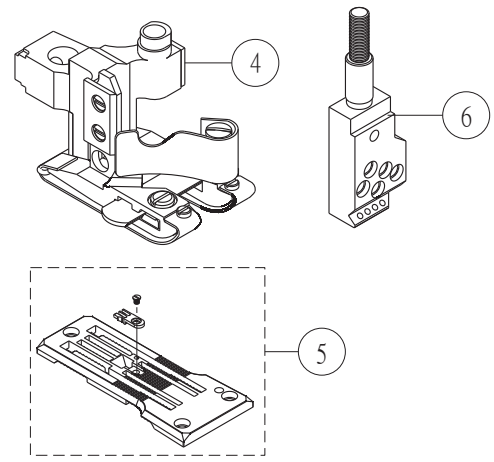

NT67-03BH5 專用零件
NT67-03BH5 Exclusive Parts

NT67-03BH6 專用零件
NT67-03BH6 Exclusive Parts

NT67-03BH5專用零件 NT67-03BH5 Exclusive Parts

序號	物料編號	名稱		單位用量
Ref. No.	Parts Number	Description		Amt.Req.
1	5240PF12	壓腳組	Presser Foot Set	1
2	5240TP001	針板組	Stitch Plate Set For NT6703M5	1
3	5240NC0013	針留	Needle Clamp For NT6703M5	1

NT67-03BH6專用零件 NT67-03BH6 Exclusive Parts

序號	物料編號	名稱		單位用量
Ref. No.	Parts Number	Description		Amt.Req.
4	5240PF23	壓腳組	Presser Foot Set	1
5	5240TP002	針板組	Stitch Plate Set For NT6703M6	1
6	5240NC0023	針留	Needle Clamp For NT6703M6	1

NT67-03BH5 / NT67-03BH6

序號	物料編號	名稱		單位用量
Ref. No.	Parts Number	Description		Amt.Req.
7	5240DG01	送布齒組	Dog Set	1
8	5240PF0714	簧片輔助壓腳底	Presser Foot Spring Plate	1
9	5240PF1215	簧片輔助壓腳底	Presser Foot Spring Plate	1
10	2400010531	送齒台架封蓋	Sewing Cylinder Cover	1
11	2400010681	鳩尾導軌	Lap Former Guide Plate	1
12	2400010691	鳩尾導軌	Lap Former Guide Plate	1
13	5240FG004	疊縫導模	Lap Former	1
14	240010022	導模座	Lap Former Slide Block	1
15	240010023	簧片	Lap Former Slide Block Spring	1
16	8SF24560304B	螺絲	Screw	1
17	8SB24560405B	螺絲	Screw	1
18	8SB24560404B	螺絲	Screw	1
19	240010029	刀柄	Knife	1
20	8SG24560400A	螺絲	Screw	1
21	2400100281	壓板	Knife	1
22	8SB24561404B	螺絲	Screw	2
23	240010027	刀片	Upper Knife	1
24	240010030	刀片夾	Upper Holder	1
25	8SN64400600A	螺絲	Screw	1
26	4TS0050101	織帶盤	Tape Reel	2
27	4TB008005	壓縮彈簧	Tape Reel Spring	1
28	4TB008006	定位環	Collar	1
29	4TB008007	固定螺樁	Screw	1
30	4TB008003	軸	Shaft	1
31	4TB008002	支架	Support	1
32	8MA08500513A	螺帽	Nut	1
33	8MM85241607A	螺絲	Screw	2
34	2100000223	墊圈(W3)	Washer	4
35	240FR0102	蛇形導模	Folder	1
36	4TB008008	導帶	Tape Guide	1
37	8MC04280807D	螺絲	Screw	1
38	240FR0101	導模	Folder	1
39	8SC36400707A	螺絲	Screw	2
40	4TB008011	護罩	Guard Cover	1
41	TB008	補強帶組	Tape Reel Set Asm.	-