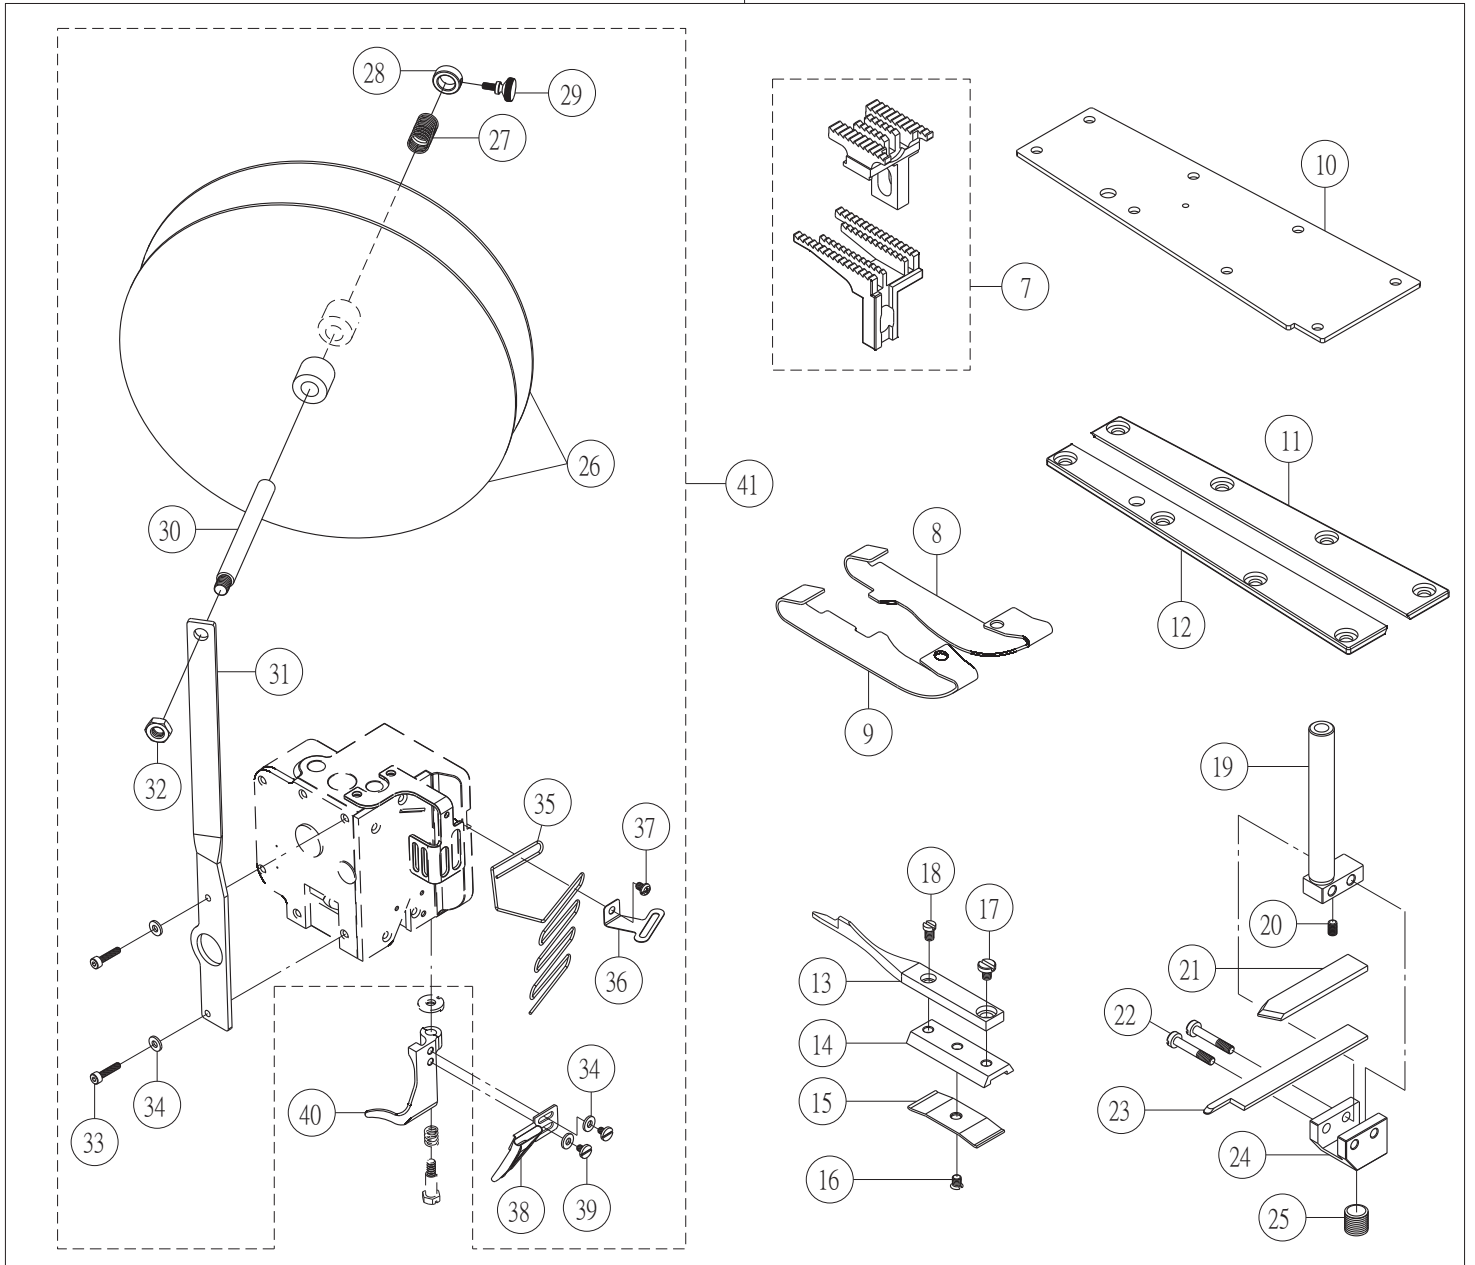

NT67-03BH5 專用零件
NT67-03BH5 Exclusive Parts

NT67-03BH6 專用零件
NT67-03BH6 Exclusive Parts

NT67-03BH5專用零件 NT67-03BH5 Exclusive Parts

序號	物料編號	名稱		單位用量
Ref. No.	Parts Number	Description		Amt.Req.
1	5240PF12	壓腳組	Presser Foot Set	1
2	5240TP001	針板組	Stitch Plate Set For NT6703M5	1
3	5240NC0013	針留	Needle Clamp For NT6703M5	1

NT67-03BH6專用零件 NT67-03BH6 Exclusive Parts

序號	物料編號	名稱		單位用量
Ref. No.	Parts Number	Description		Amt.Req.
4	5240PF23	壓腳組	Presser Foot Set	1
5	5240TP002	針板組	Stitch Plate Set For NT6703M6	1
6	5240NC0023	針留	Needle Clamp For NT6703M6	1

NT67-03BH5 / NT67-03BH6

序號	物料編號	名稱		單位用量
Ref. No.	Parts Number	Description		Amt.Req.
7	5240DG01	送布齒組	Dog Set	1
8	5240PF0714	簧片輔助壓腳底	Presser Foot Spring Plate	1
9	5240PF1215	簧片輔助壓腳底	Presser Foot Spring Plate	1
10	2400010531	送齒台架封蓋	Sewing Cylinder Cover	1
11	2400010681	鳩尾導軌	Lap Former Guide Plate	1
12	2400010691	鳩尾導軌	Lap Former Guide Plate	1
13	5240FG004	疊縫導模	Lap Former	1
14	240010022	導模座	Lap Former Slide Block	1
15	240010023	簧片	Lap Former Slide Block Spring	1
16	8SF24560304B	螺絲	Screw	1
17	8SB24560405B	螺絲	Screw	1
18	8SB24560404B	螺絲	Screw	1
19	240010029	刀柄	Knife	1
20	8SG24560400A	螺絲	Screw	1
21	2400100281	壓板	Knife	1
22	8SB24561404B	螺絲	Screw	2
23	240010027	刀片	Upper Knife	1
24	240010030	刀片夾	Upper Holder	1
25	8SN64400600A	螺絲	Screw	1
26	4TS0050101	織帶盤	Tape Reel	2
27	4TB008005	壓縮彈簧	Tape Reel Spring	1
28	4TB008006	定位環	Collar	1
29	4TB008007	固定螺樁	Screw	1
30	4TB008003	軸	Shaft	1
31	4TB008002	支架	Support	1
32	8MA08500513A	螺帽	Nut	1
33	8MM85241607A	螺絲	Screw	2
34	2100000223	墊圈(W3)	Washer	4
35	240FR0102	蛇形導模	Folder	1
36	4TB008008	導帶	Tape Guide	1
37	8MC04280807D	螺絲	Screw	1
38	240FR0101	導模	Folder	1
39	8SC36400707A	螺絲	Screw	2
40	4TB008011	護罩	Guard Cover	1
41	TB008	補強帶組	Tape Reel Set Asm.	-