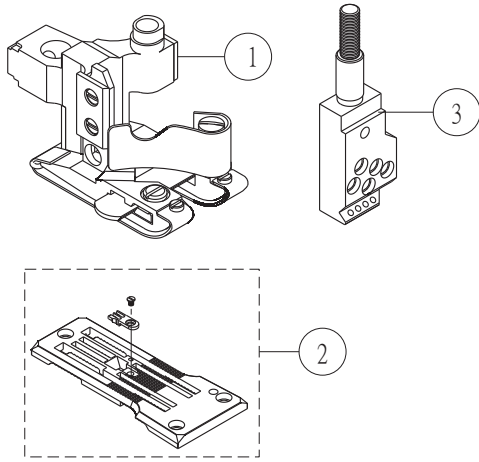

NT67-03BH5 專用零件
NT67-03BH5 Exclusive Parts

NT67-03BH6 專用零件
NT67-03BH6 Exclusive Parts

NT67-03BH5專用零件 NT67-03BH5 Exclusive Parts

序號	物料編號	名稱		單位用量
Ref. No.	Parts Number	Description		Amt.Req.
1	5240PF12	壓腳組	Presser Foot Set	1
2	5240TP001	針板組	Stitch Plate Set For NT6703M5	1
3	5240NC0013	針留	Needle Clamp For NT6703M5	1

NT67-03BH6專用零件 NT67-03BH6 Exclusive Parts

序號	物料編號	名稱		單位用量
Ref. No.	Parts Number	Description		Amt.Req.
4	5240PF23	壓腳組	Presser Foot Set	1
5	5240TP002	針板組	Stitch Plate Set For NT6703M6	1
6	5240NC0023	針留	Needle Clamp For NT6703M6	1

NT67-03BH5 / NT67-03BH6

序號	物料編號	名稱		單位用量
Ref. No.	Parts Number	Description		Amt.Req.
7	5240DG01	送布齒組	Dog Set	1
8	5240PF0714	簧片輔助壓腳底	Presser Foot Spring Plate	1
9	5240PF1215	簧片輔助壓腳底	Presser Foot Spring Plate	1
10	2400010531	送齒台架封蓋	Sewing Cylinder Cover	1
11	2400010681	鳩尾導軌	Lap Former Guide Plate	1
12	2400010691	鳩尾導軌	Lap Former Guide Plate	1
13	5240FG004	疊縫導模	Lap Former	1
14	240010022	導模座	Lap Former Slide Block	1
15	240010023	簧片	Lap Former Slide Block Spring	1
16	8SF24560304B	螺絲	Screw	1
17	8SB24560405B	螺絲	Screw	1
18	8SB24560404B	螺絲	Screw	1
19	240010029	刀柄	Knife	1
20	8SG24560400A	螺絲	Screw	1
21	2400100281	壓板	Knife	1
22	8SB24561404B	螺絲	Screw	2
23	240010027	刀片	Upper Knife	1
24	240010030	刀片夾	Upper Holder	1
25	8SN64400600A	螺絲	Screw	1
26	4TS0050101	織帶盤	Tape Reel	2
27	4TB008005	壓縮彈簧	Tape Reel Spring	1
28	4TB008006	定位環	Collar	1
29	4TB008007	固定螺樁	Screw	1
30	4TB008003	軸	Shaft	1
31	4TB008002	支架	Support	1
32	8MA08500513A	螺帽	Nut	1
33	8MM85241607A	螺絲	Screw	2
34	2100000223	墊圈(W3)	Washer	4
35	240FR0102	蛇形導模	Folder	1
36	4TB008008	導帶	Tape Guide	1
37	8MC04280807D	螺絲	Screw	1
38	240FR0101	導模	Folder	1
39	8SC36400707A	螺絲	Screw	2
40	4TB008011	護罩	Guard Cover	1
41	TB008	補強帶組	Tape Reel Set Asm.	-